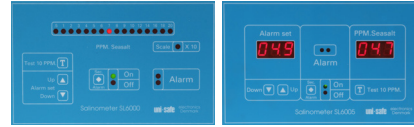

SL6000 / SL6005
Panel Model

Item No.: 66110101   Item No.: 65110101